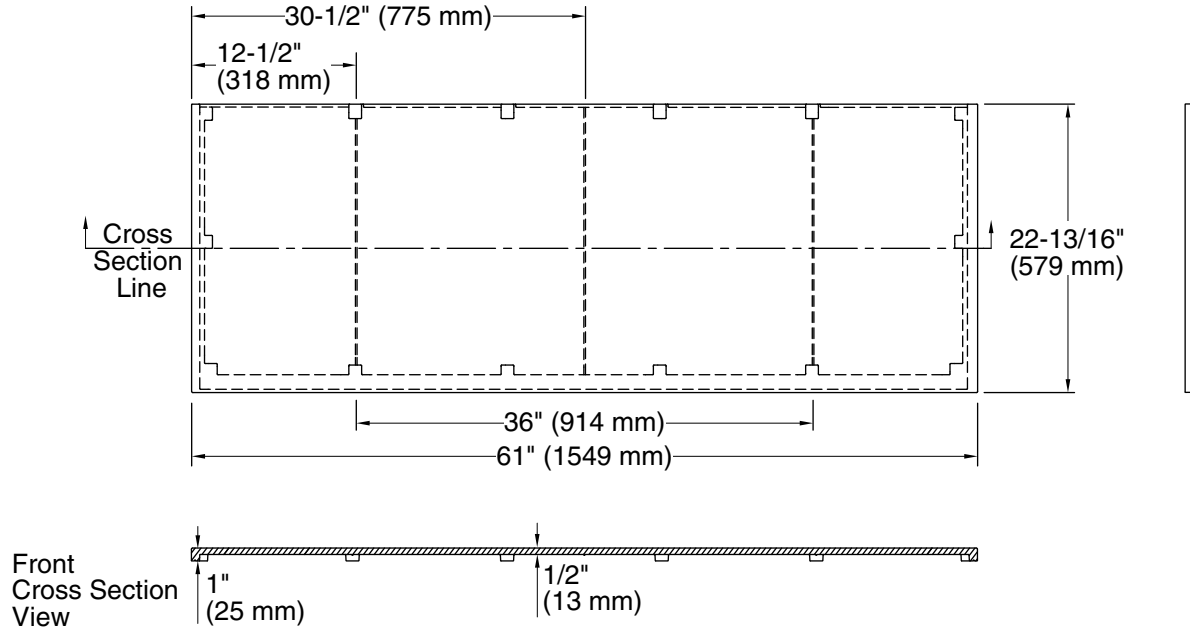

Features

- Pairs with KOHLER drop-in and above-counter bathroom sinks.
- Pilot holes for 4" (102 mm) centerset, 8" (203 mm) widespread, or single-hole faucet installation.
- Coordinates with the industry-standard 60" (1524 mm) KOHLER vanities.
- Field trimmable for alcove and corner installations.
- Optional side and backsplashes available (sold separately).

Material

- Solid surface.

Installation

- Vanity top.
- Accommodates single, 4" centerset, and 8" widespread faucet configurations.

Recommended Products/Accessories

K-23723 Faucet cleaner

Codes/Standards

None Applicable

Technical Information

All product dimensions are nominal.

Installation: Vanity top/ITB

Notes

Install this product according to the installation instructions.

Observe all local plumbing and building codes.

This countertop is designed to be installed with a KOHLER or standard-size vanity.